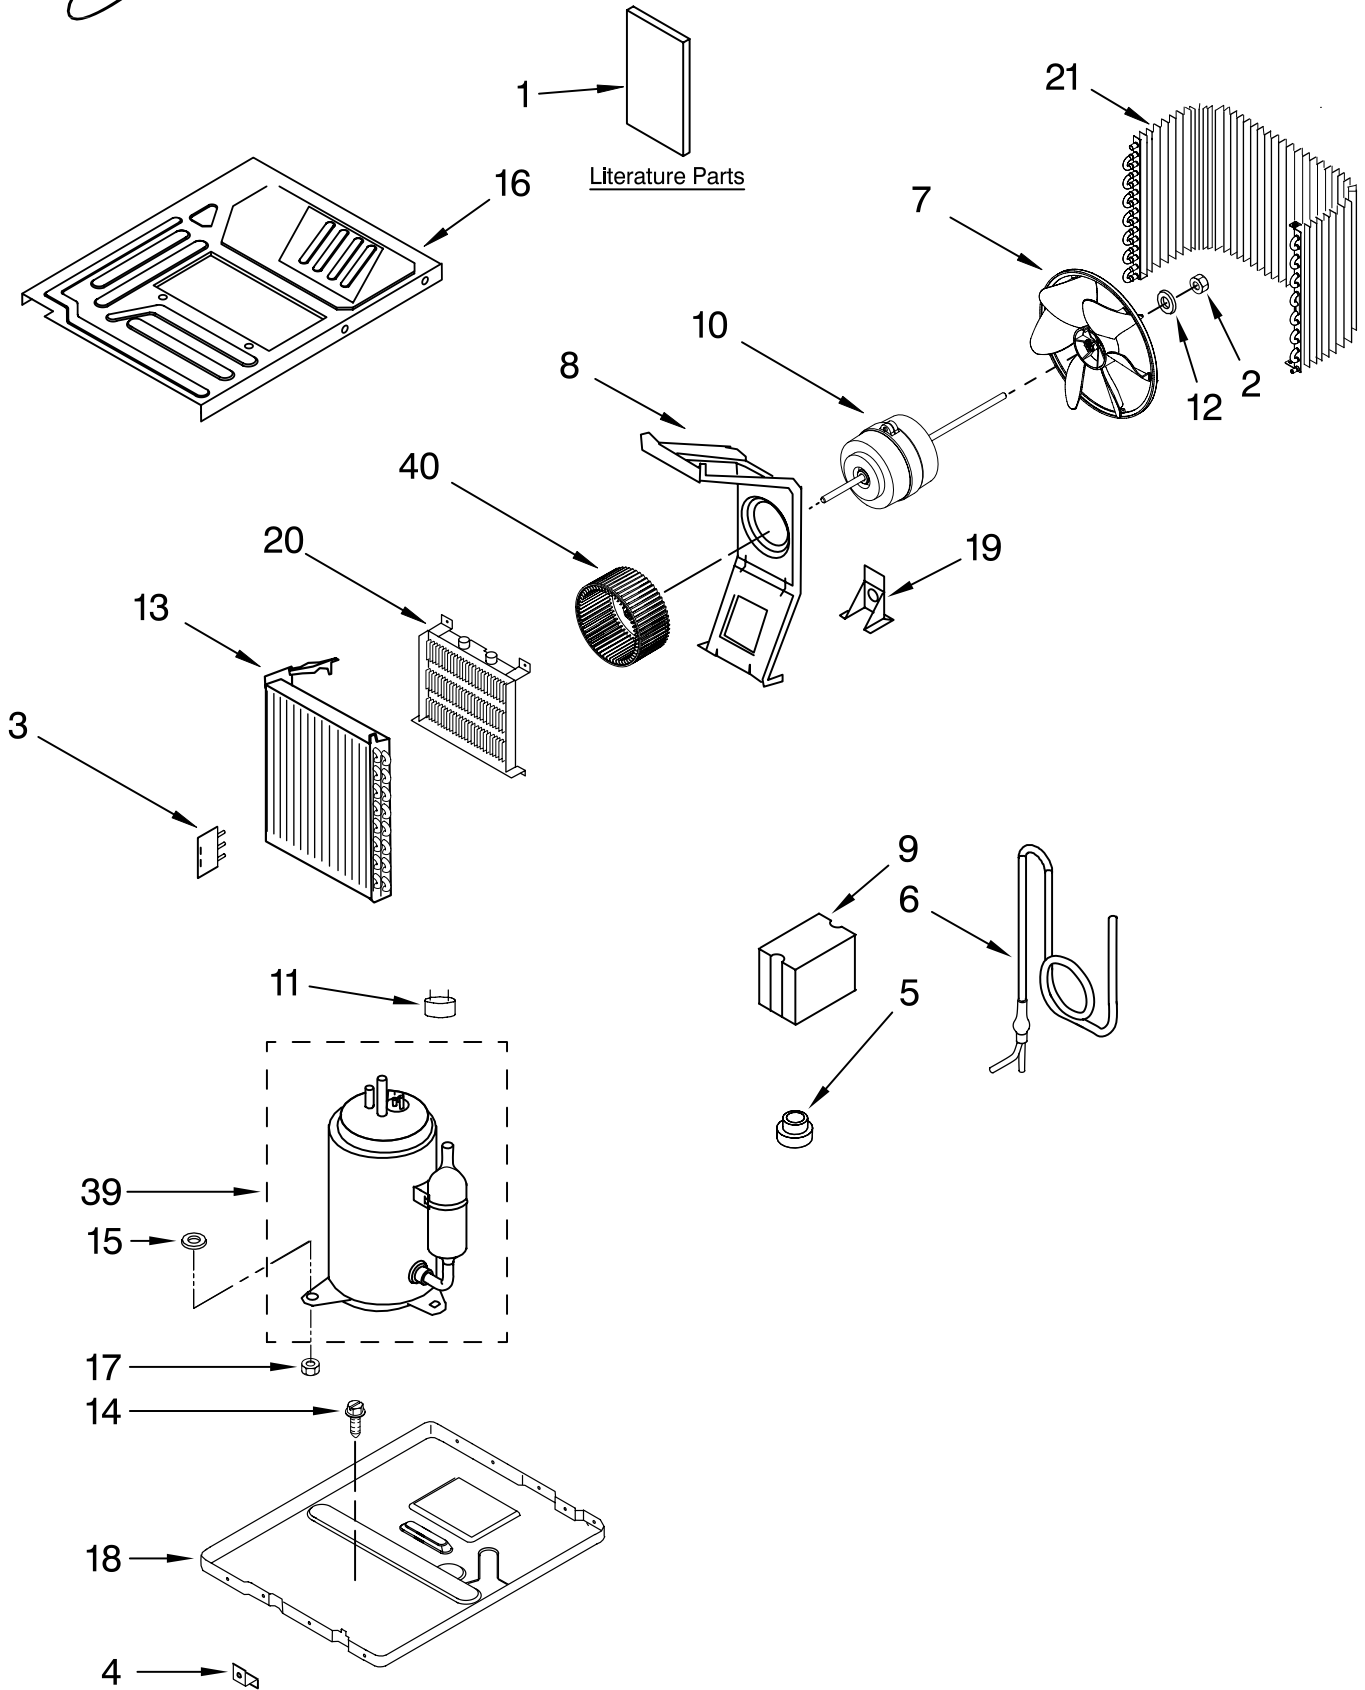

UNIT PARTS

For Model: ACE244PT0

AIR CONDITIONER

FOR ORDERING INFORMATION REFER TO PARTS PRICE LIST

UNIT PARTS

For Model: ACE244PT0

Illus. No.	Part No.	DESCRIPTION
1		Literature Parts
	W10121866	Wiring Diagram
	8215279	Use & Care Guide
	W10122493	Energy Guide
2	8215290	Nut w/washer
3	8209771	Support, Tube Sensor
4	8215148	Clip
5	8215344	Drain Plug
6	8215353	Tube, Restrictor
7	8215104	Blade, Fan
8	8215107	Bracket, Fan Motor
9	8215130	Relay
10	8215150	Motor, Fan
11	8215123	Overload
12	8215291	Washer
13	8215316	Evaporator
14	8209688	Screw (5)
15	8215154	Gasket
16	8215307	Cover, Evaporator
17	8215297	Nut w/washer
18	8215343	Base
19	8215327	Support
20	8215331	Heater
21	8215069	Condenser
39	8215332	Compressor Assy.
40	8215329	Wheel, Blower

FOR ORDERING INFORMATION REFER TO PARTS PRICE LIST

AIR FLOW AND CONTROL PARTS

For Model: ACE244PT0

FOR ORDERING INFORMATION REFER TO PARTS PRICE LIST

AIR FLOW AND CONTROL PARTS

For Model: ACE244PT0

Illus. No.	Part No.	DESCRIPTION
1	8215111	Housing, Air
2	8215112	Louver
3	8215116	Cartridge, Louver
4	8215071	Shroud, Condenser
5	8215114	Motor, Louver
6	8215299	Capacitor, Running
7	8215301	Bracket, Capacitor
8	8215113	Linkage, Louver
9	8215115	Linkage, Louver
10	8215335	Thermostat
11	8215336	Switch
12	8215135	Wire Clamp
13	8215328	Wall, Dividing
14	8215117	Door, Exhaust
15	8215089	Terminal Block
16	W10140834	Cord, Appliance
17	8215313	Capacitor
18	8215322	Cover, Control
19	8215138	Escutcheon
20	8215330	Shroud, Evaporator
21	8215120	Cover, Air Duct
22	8215321	Switch
23	8215127	Pan, Evaporator
25	8215320	Washer
29	8215319	Box, Control
33	8215110	Housing, Air